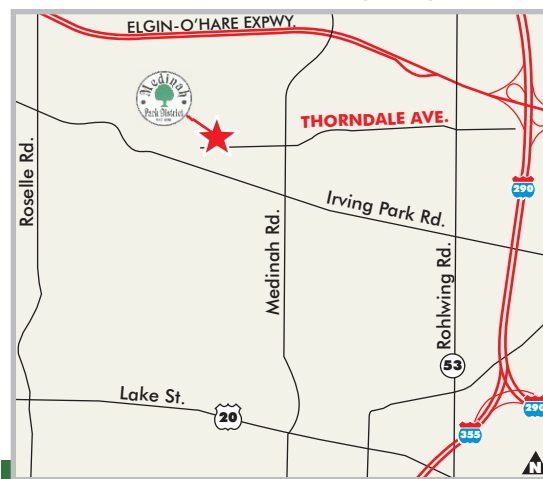

*Chicagoland Dog Rescue is a NOT-FOR-PROFIT Rescue Organization. ALL DONATIONS ARE TAX DEDUCTIBLE.

CHICAGOLAND DOG RESCUE
P.O. BOX 68808
Schaumburg, IL 60168
www.chicagolanddogrescue.org