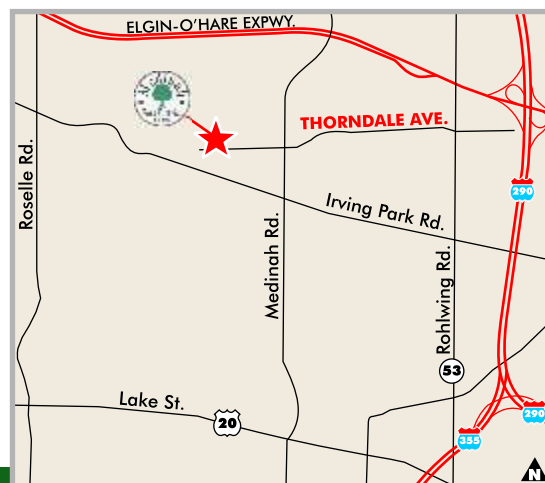

*Chicagoland Dog Rescue is a NOT-FOR-PROFIT Rescue Organization. ALL DONATIONS ARE TAX DEDUCTIBLE.

CHICAGOLAND DOG RESCUE
P.O. BOX 68808
Schaumburg, IL 60168
www.chicagolanddogrescue.org